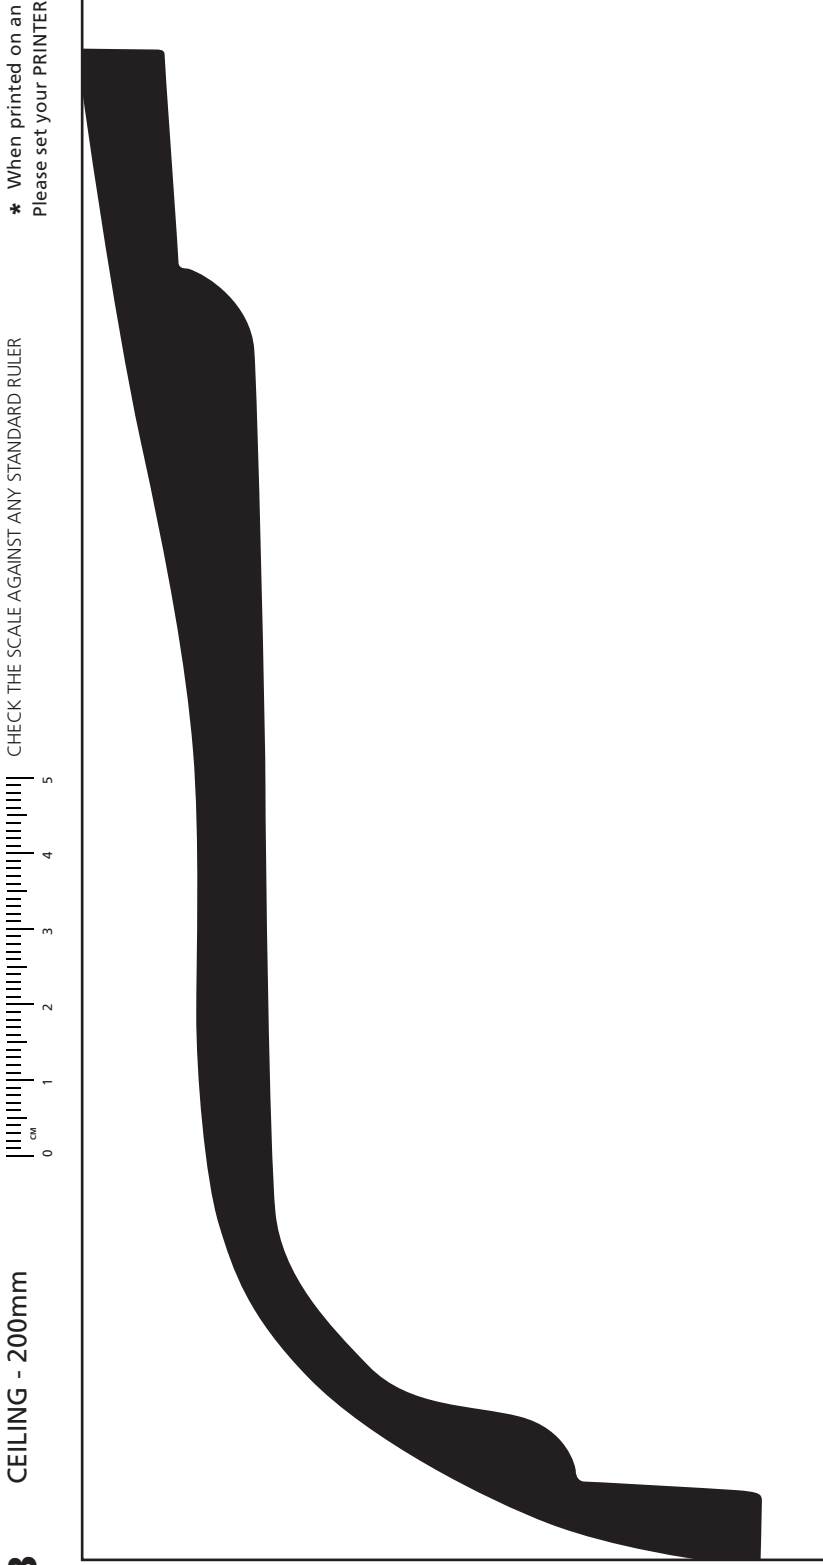

A28

CEILING - 200mm

CHECK THE SCALE AGAINST ANY STANDARD RULER

1:1 SCALE *

* When printed on an A4 page
Please set your PRINTER scale to **NONE**

WALL - 90mm

A28

Colonial