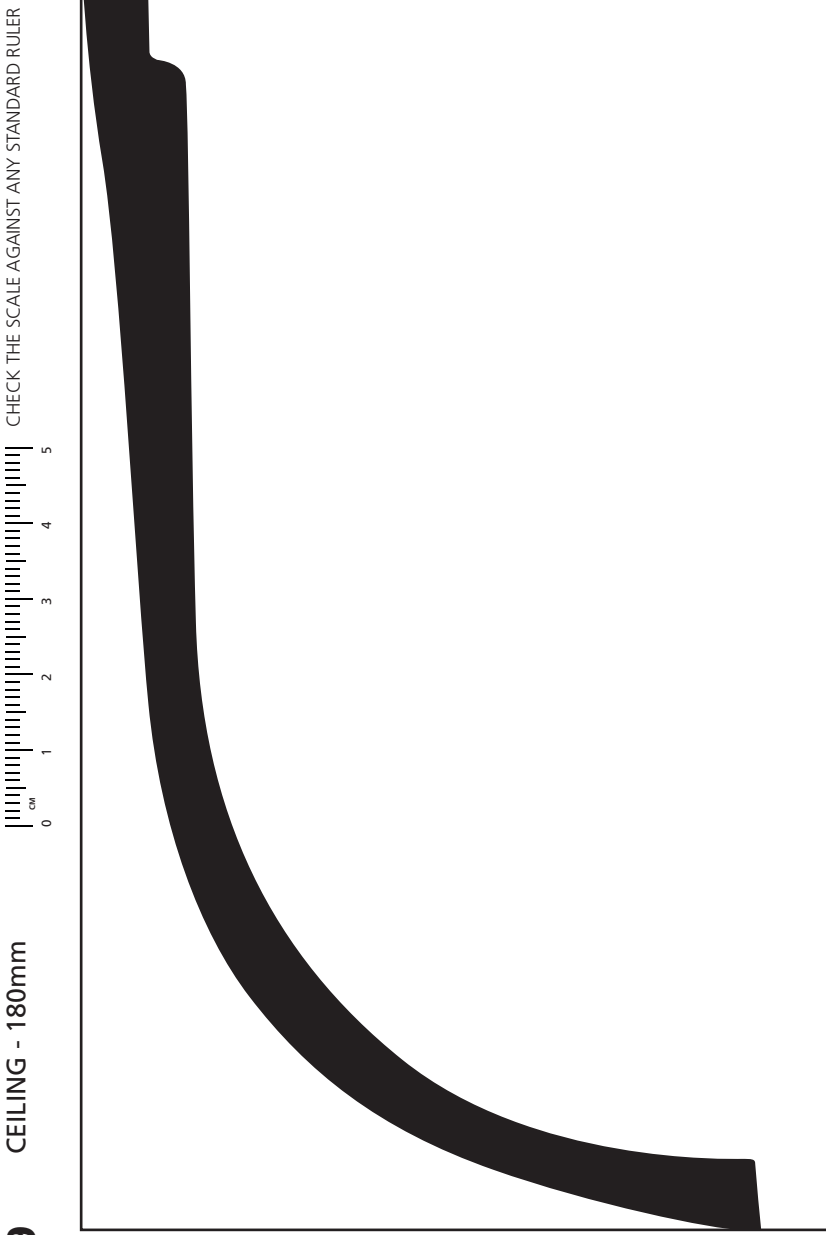

**A29**

CEILING - 180mm

WALL - 90mm

CHECK THE SCALE AGAINST ANY STANDARD RULER

\* When printed on an A4 page  
Please set your PRINTER scale to **NONE**

1:1 SCALE \*

**ALLPLASTA**

Quality Hand Crafted Plaster Products