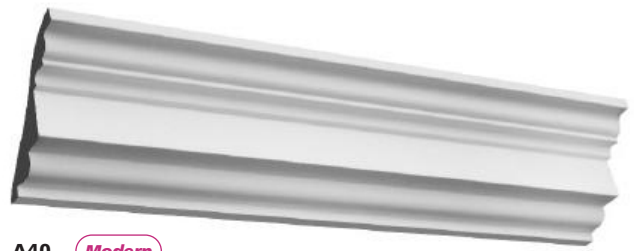

A40

CEILING - 140mm

1:1 SCALE*

WALL - 140mm

CHECK THE SCALE AGAINST ANY STANDARD RULER

A40 *Modern*

* When printed on an A4 page
Please set your PRINTER scale to **NONE**

ALLPLASTA