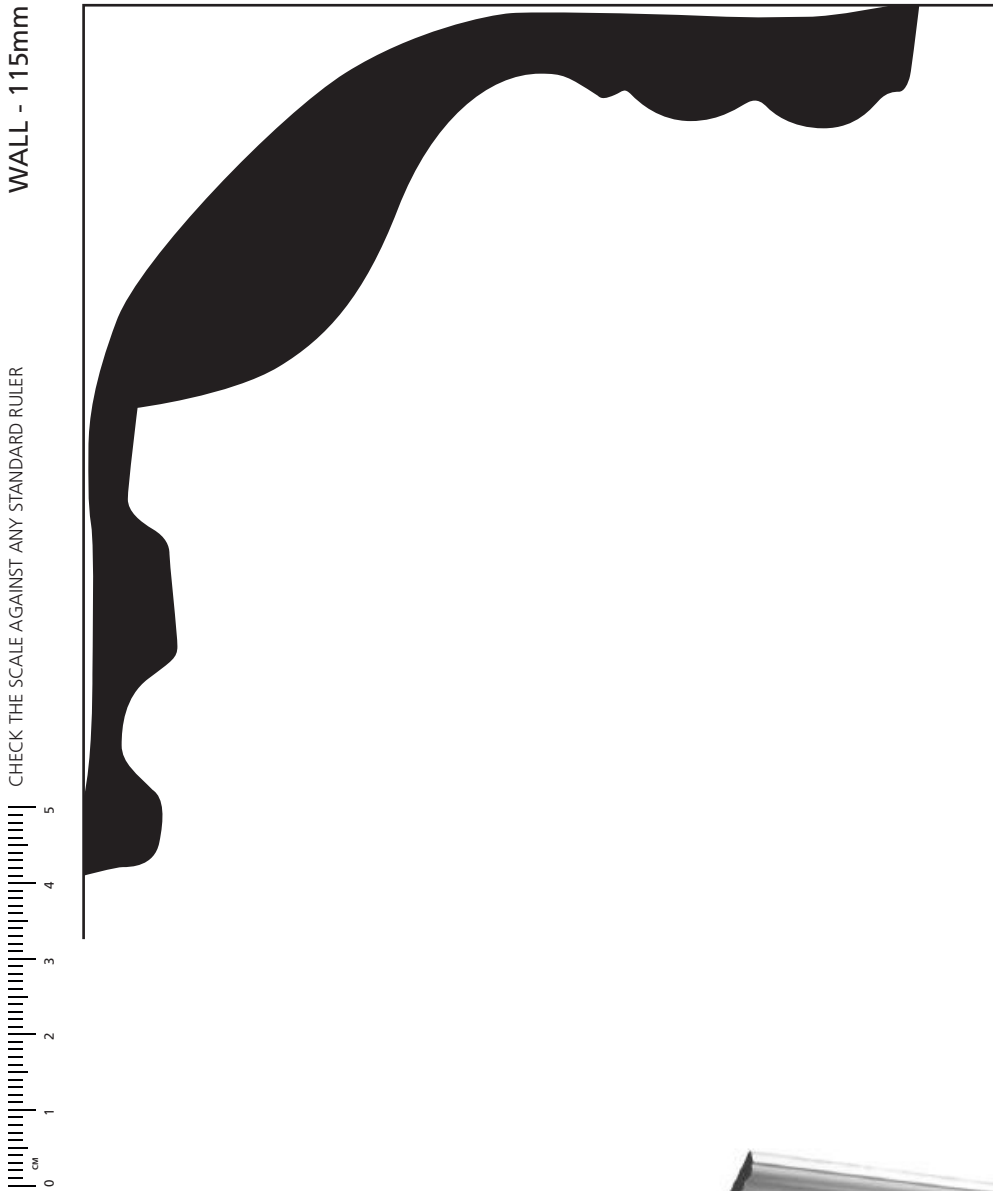

A92

CEILING - 110mm

1:1 SCALE*

A92 Colonial

* When printed on an A4 page
Please set your PRINTER scale to **NONE**

ALLPLASTA

Quality Hand Crafted Plaster Products

VISIT US OR SHOP ONLINE AT:
allplasta.com.au