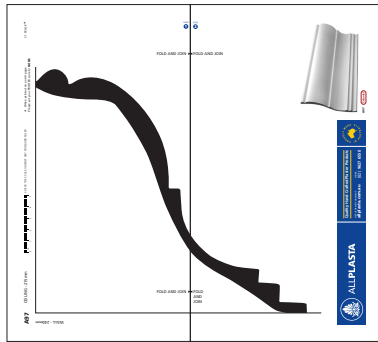

A97

CEILING - 215mm

WALL - 240mm

CHECK THE SCALE AGAINST ANY STANDARD RULER

* When printed on an A4 page
Please set your PRINTER scale to **NONE**

1:1 SCALE *

2 PAGES: Fold the dotted lines and then join.

FOLD AND JOIN ▶