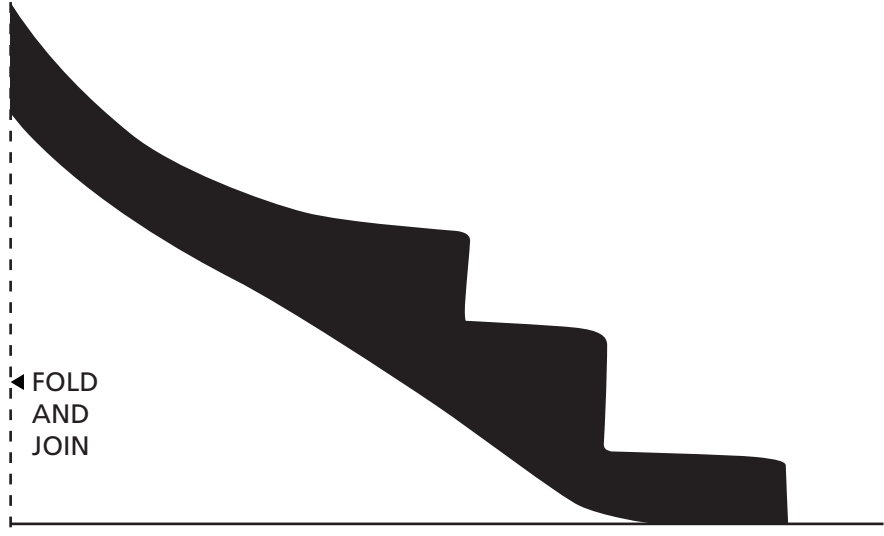

◀ FOLD AND JOIN

◀ FOLD
AND
JOIN