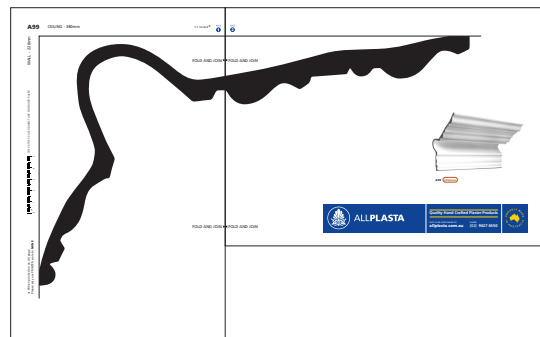

WALL - 220mm

CHECK THE SCALE AGAINST ANY STANDARD RULER

* When printed on an A4 page
Please set your PRINTER scale to **NONE**

FOLD AND JOIN ▶

FOLD AND JOIN ▶

2 PAGES: Fold the dotted lines and then join.

FOLD AND JOIN