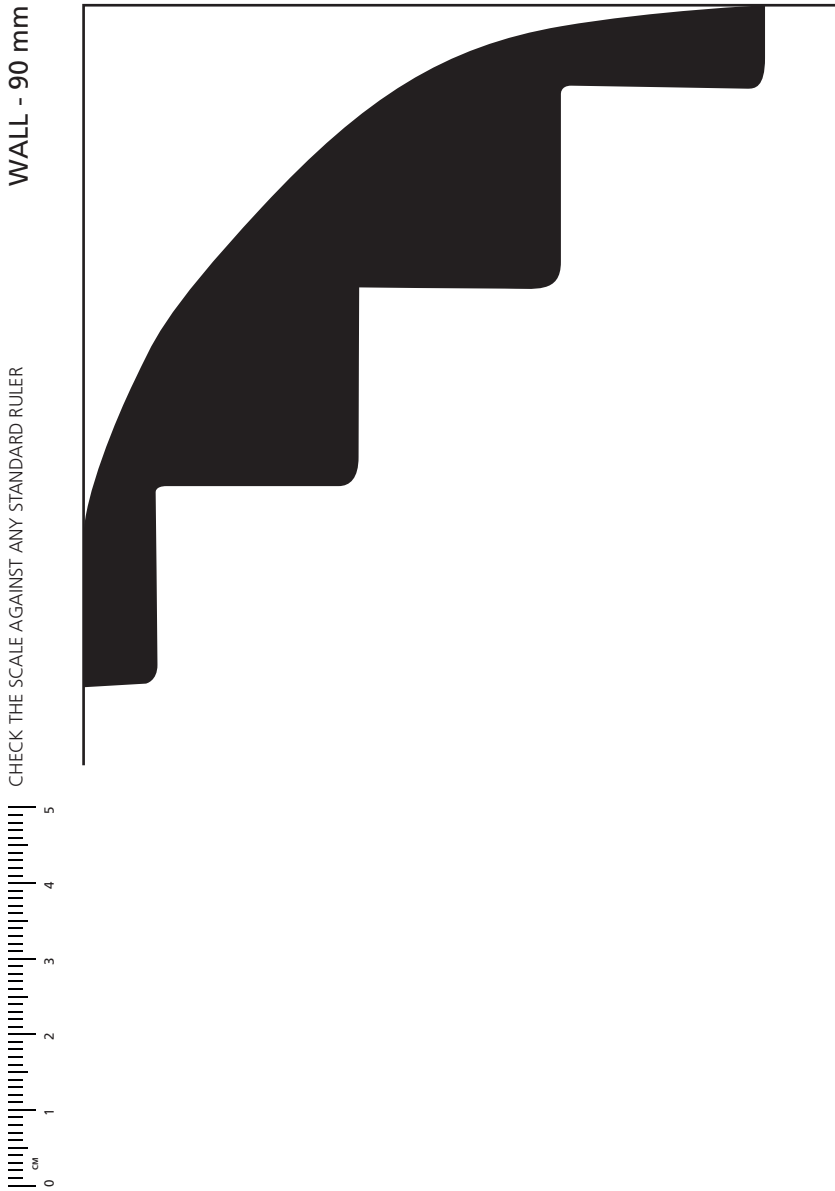

A124 CEILING - 90mm

1:1 SCALE*

A124 *Modern*

* When printed on an A4 page
Please set your PRINTER scale to **NONE**

ALLPLASTA

Quality Hand Crafted Plaster Products

VISIT US OR SHOP ONLINE AT:
allplasta.com.au