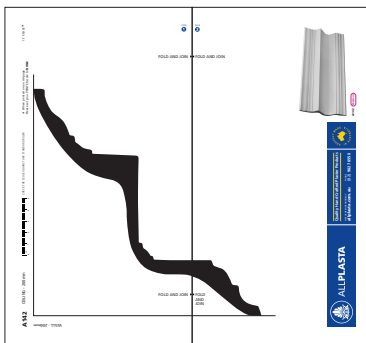

A142

CEILING - 200mm

CHECK THE SCALE AGAINST ANY STANDARD RULER

* When printed on an A4 page
Please set your PRINTER scale to **NONE**

1:1 SCALE *

WALL - 200mm

FOLD AND JOIN ▶

FOLD AND JOIN ▶

2 PAGES: Fold the dotted lines and then join.

◀ FOLD AND JOIN

◀ FOLD
AND
JOIN

A142 Modern

Quality Hand Crafted Plaster Products

VISIT US OR SHOP ONLINE AT:
allplasta.com.au PHONE (02) 9627 6550

ALLPLASTA