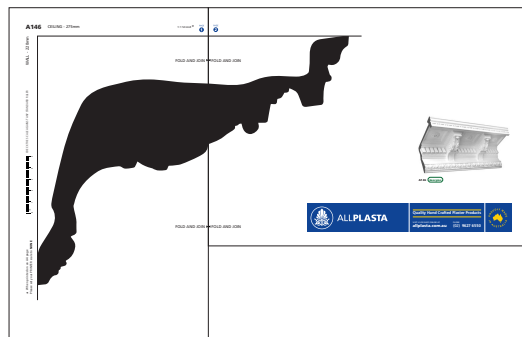

WALL - 220mm

CHECK THE SCALE AGAINST ANY STANDARD RULER

* When printed on an A4 page
Please set your PRINTER scale to **NONE**

FOLD AND JOIN ▶

FOLD AND JOIN ▶

2 PAGES: Fold the dotted lines and then join.

◀ FOLD AND JOIN