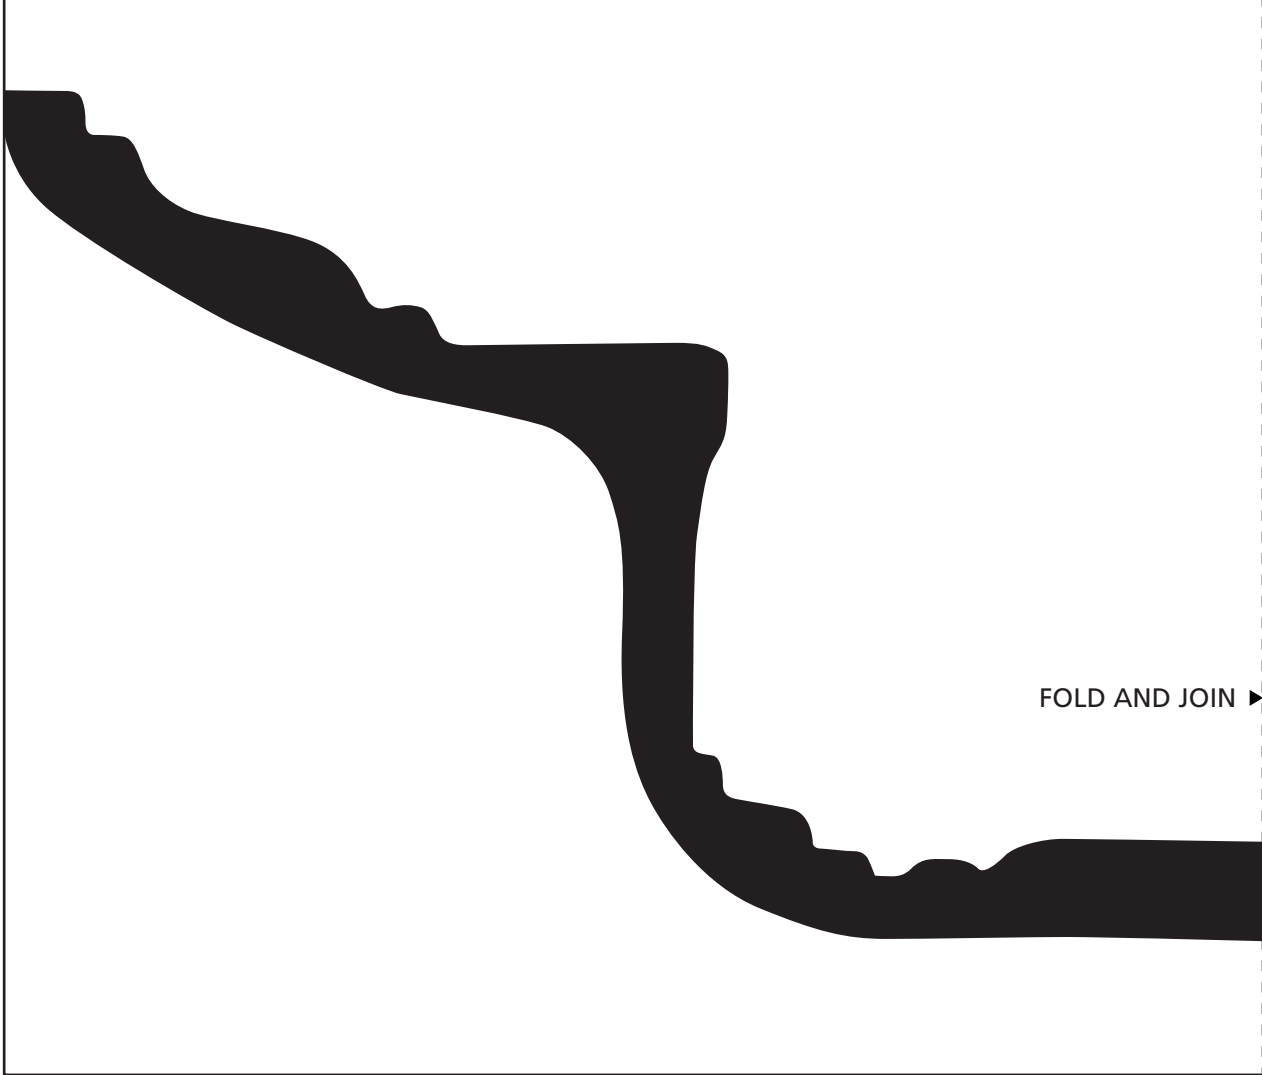

# A161

CEILING - 130mm

WALL - 275mm

CHECK THE SCALE AGAINST ANY STANDARD RULER

\* When printed on an A4 page  
Please set your PRINTER scale to **NONE**

1:1 SCALE \*

2 PAGES: Fold the dotted lines and then join.