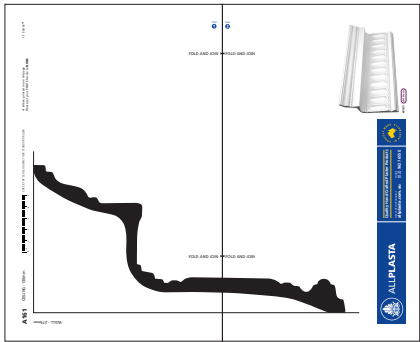

# A161

CEILING - 130mm

WALL - 275mm

CHECK THE SCALE AGAINST ANY STANDARD RULER

\* When printed on an A4 page  
Please set your PRINTER scale to **NONE**

1:1 SCALE \*

2 PAGES: Fold the dotted lines and then join.