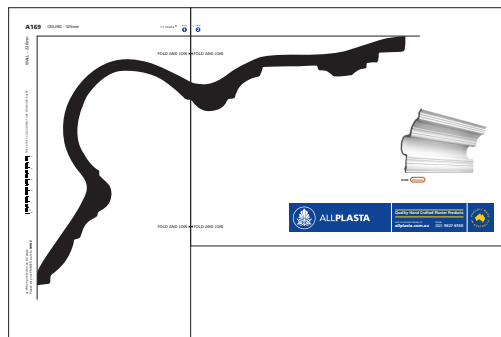

WALL - 220mm

CHECK THE SCALE AGAINST ANY STANDARD RULER

\* When printed on an A4 page  
Please set your PRINTER scale to **NONE**

2 PAGES: Fold the dotted lines and then join.

▼ FOLD AND JOIN

A169 *Victorian*