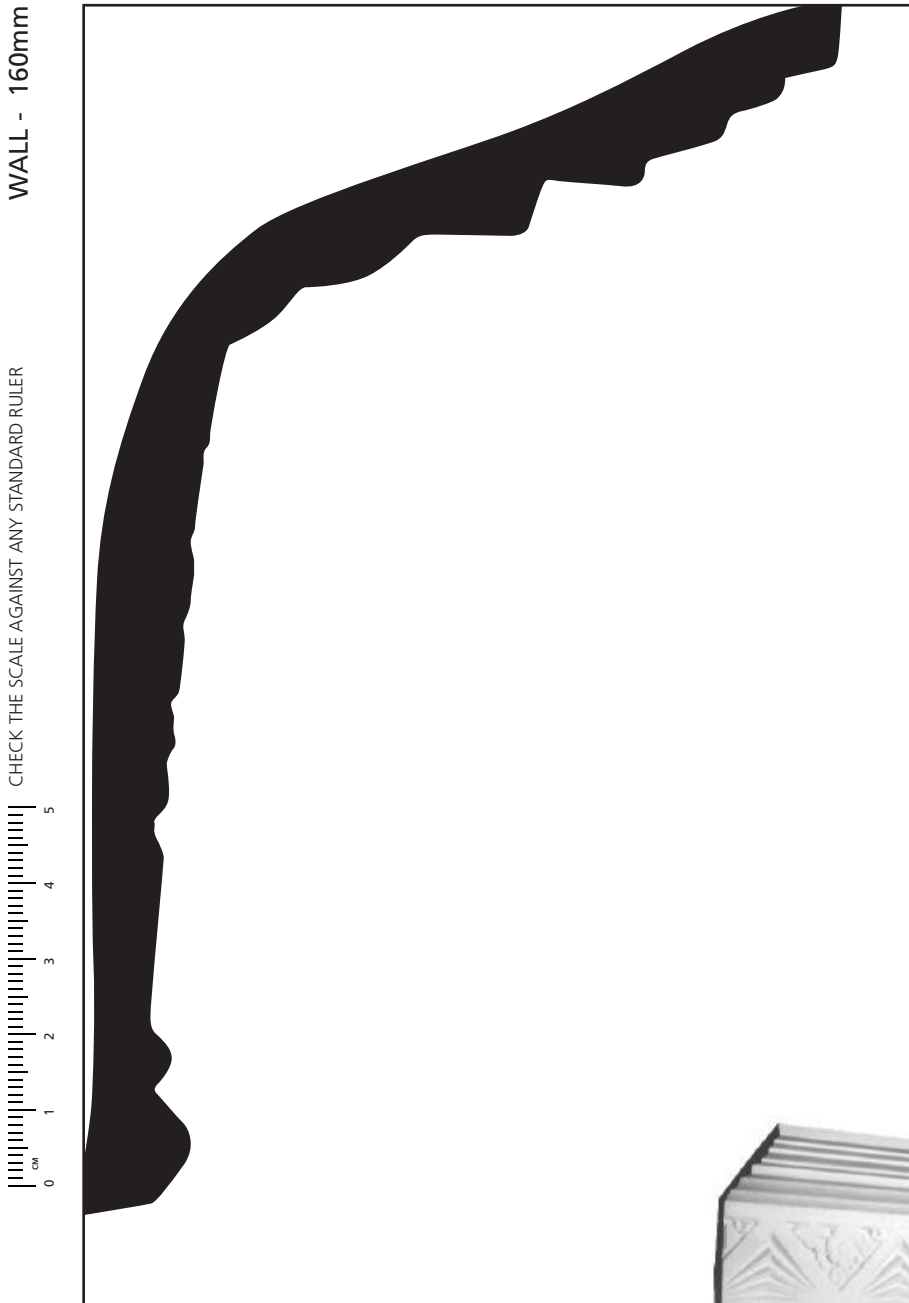

# A181

CEILING - 100mm

1:1 SCALE\*

A181 *Art Deco*

\* When printed on an A4 page  
Please set your PRINTER scale to **NONE**