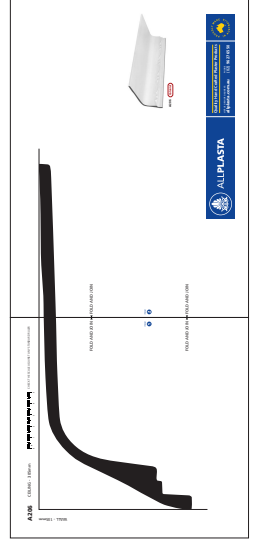

FOLD AND JOIN

PAGE
1

2 PAGES: Fold the dotted lines and then join.