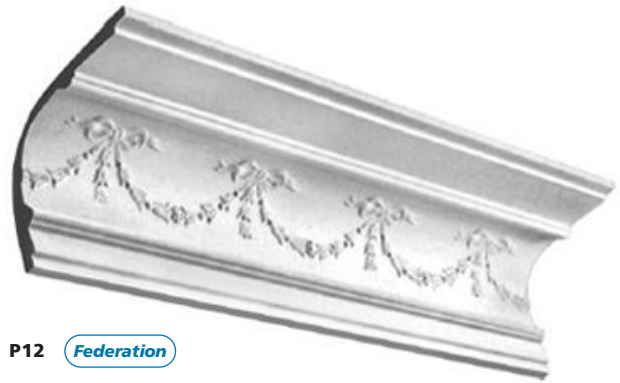

WALL - 125 mm

CHECK THE SCALE AGAINST ANY STANDARD RULER

P12 Federation

* When printed on an A4 page
Please set your PRINTER scale to **NONE**

ALLPLASTA

Quality Hand Crafted Plaster Products

VISIT US OR SHOP ONLINE AT:
allplasta.com.au