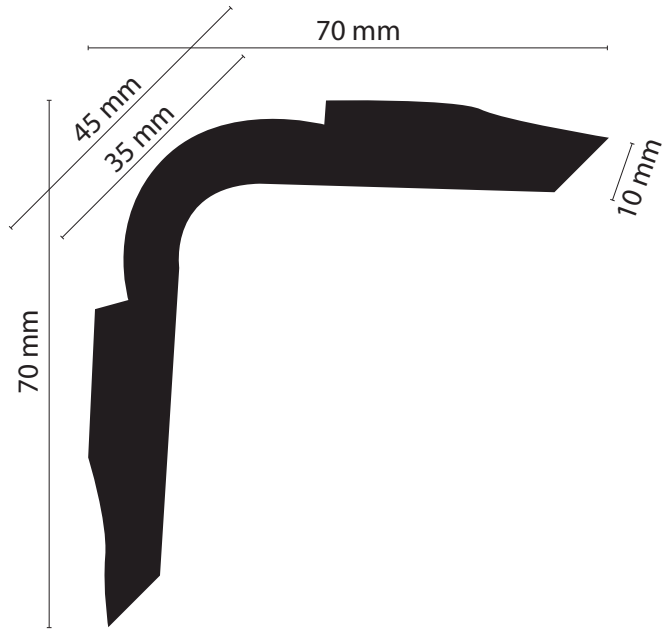

AES2

1:1 SCALE*

CHECK THE SCALE AGAINST ANY STANDARD RULER

* When printed on an A4 page
Please set your PRINTER scale to NONE

AES2 Colonial Victorian
70 mm x 70 mm
3000 mm HEIGHT
Can be cut & rejoined to length onsite