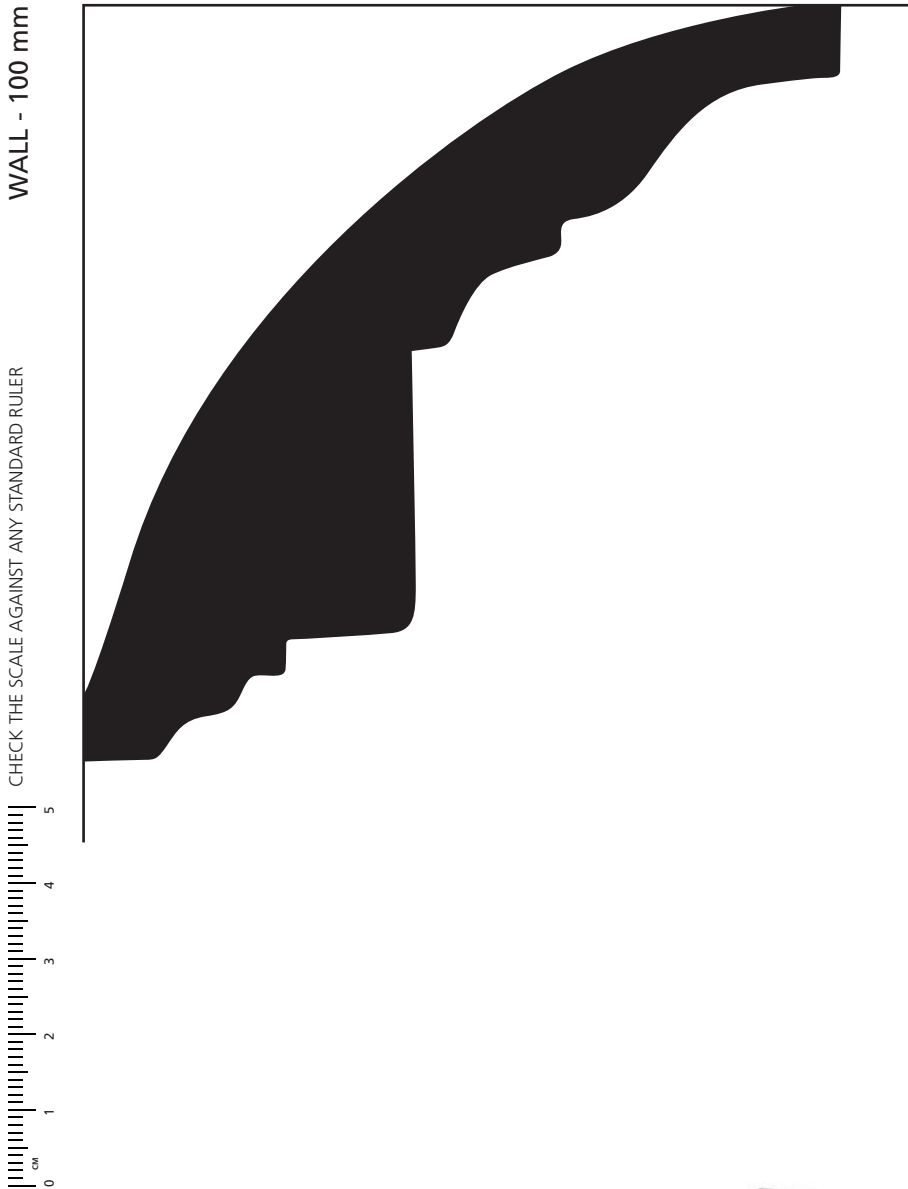

A226

CEILING - 100 mm

1:1 SCALE*

A226 **Georgian**

* When printed on an A4 page
Please set your PRINTER scale to **NONE**

ALLPLASTA

Quality Hand Crafted Plaster Products

VISIT US OR SHOP ONLINE AT:
allplasta.com.au