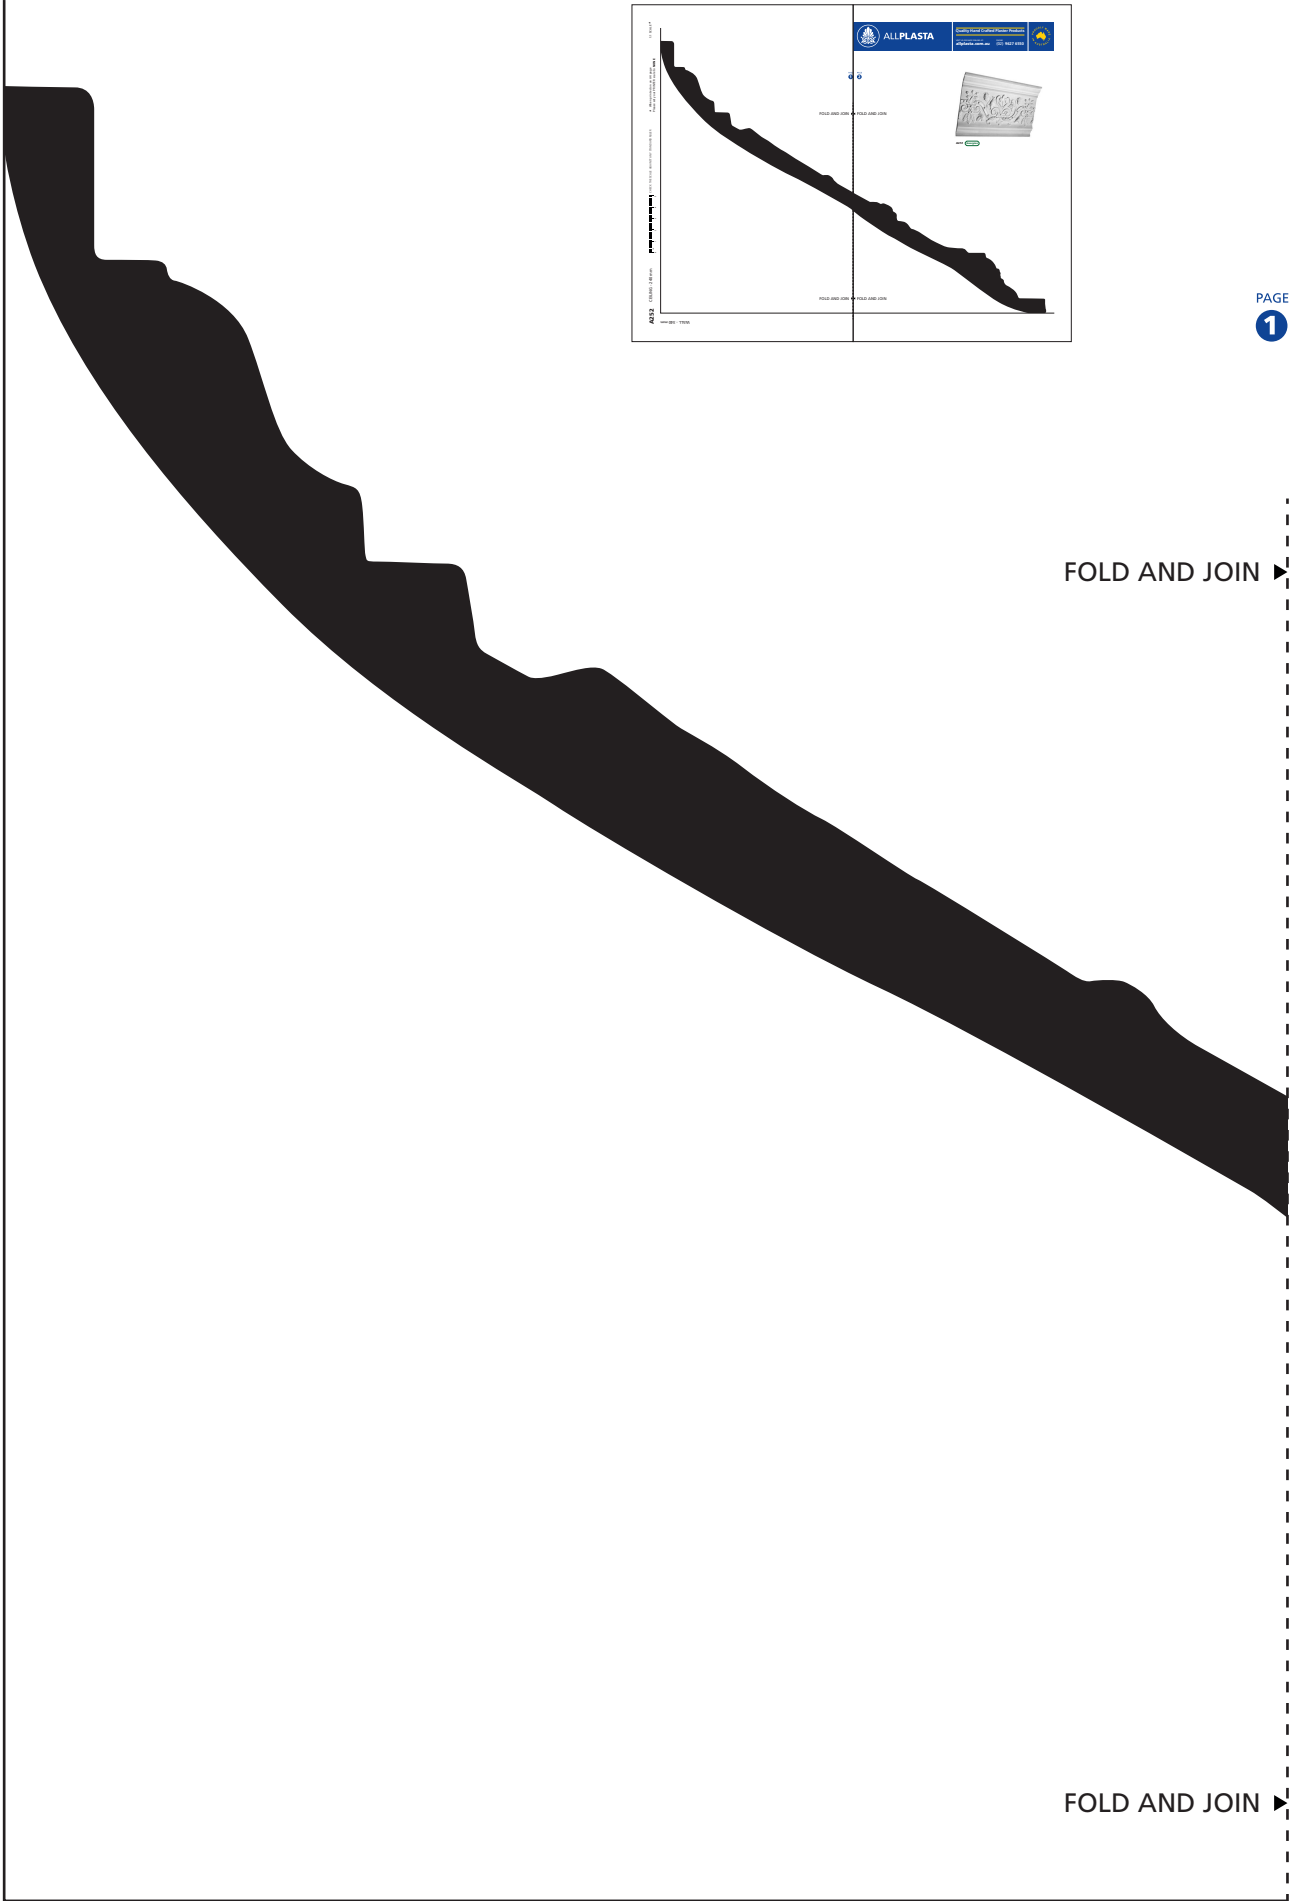

**A252**

CEILING - 240 mm

CHECK THE SCALE AGAINST ANY STANDARD RULER

\* When printed on an A4 page  
Please set your PRINTER scale to **NONE**

1:1 SCALE \*

WALL - 340 mm

FOLD AND JOIN ▶

FOLD AND JOIN ▶

◀ FOLD AND JOIN