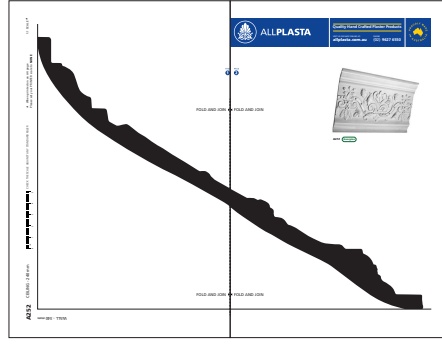

**A252**

CEILING - 240 mm

CHECK THE SCALE AGAINST ANY STANDARD RULER

\* When printed on an A4 page  
Please set your PRINTER scale to **NONE**

1:1 SCALE \*

WALL - 340 mm

FOLD AND JOIN ▶

FOLD AND JOIN ▶

2 PAGES: Fold the dotted lines and then join.