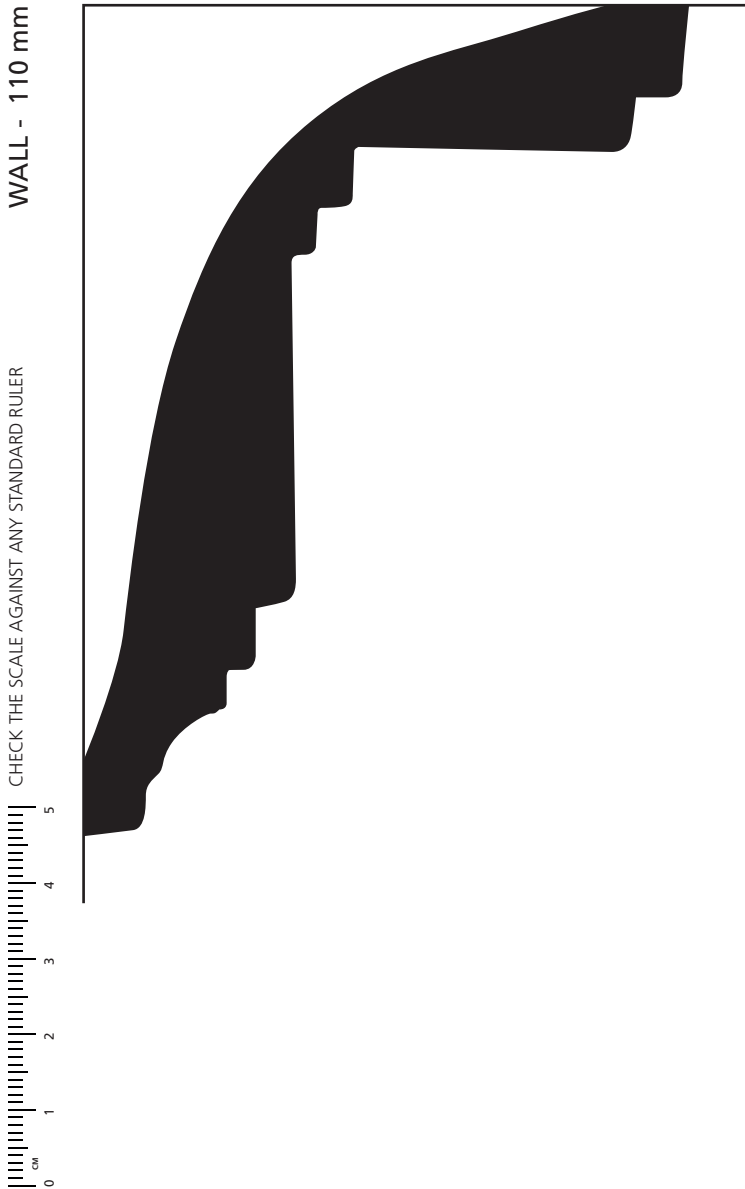

A284

CEILING - 80 mm

1:1 SCALE*

A284 **Art Deco**

* When printed on an A4 page
Please set your PRINTER scale to **NONE**

ALLPLASTA

Quality Hand Crafted Plaster Products

VISIT US OR SHOP ONLINE AT:
allplasta.com.au