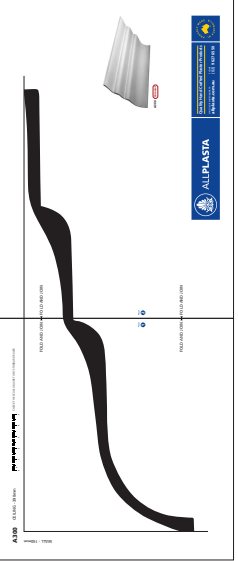

2 PAGES: Fold the dotted lines and then join.

FOLD AND JOIN