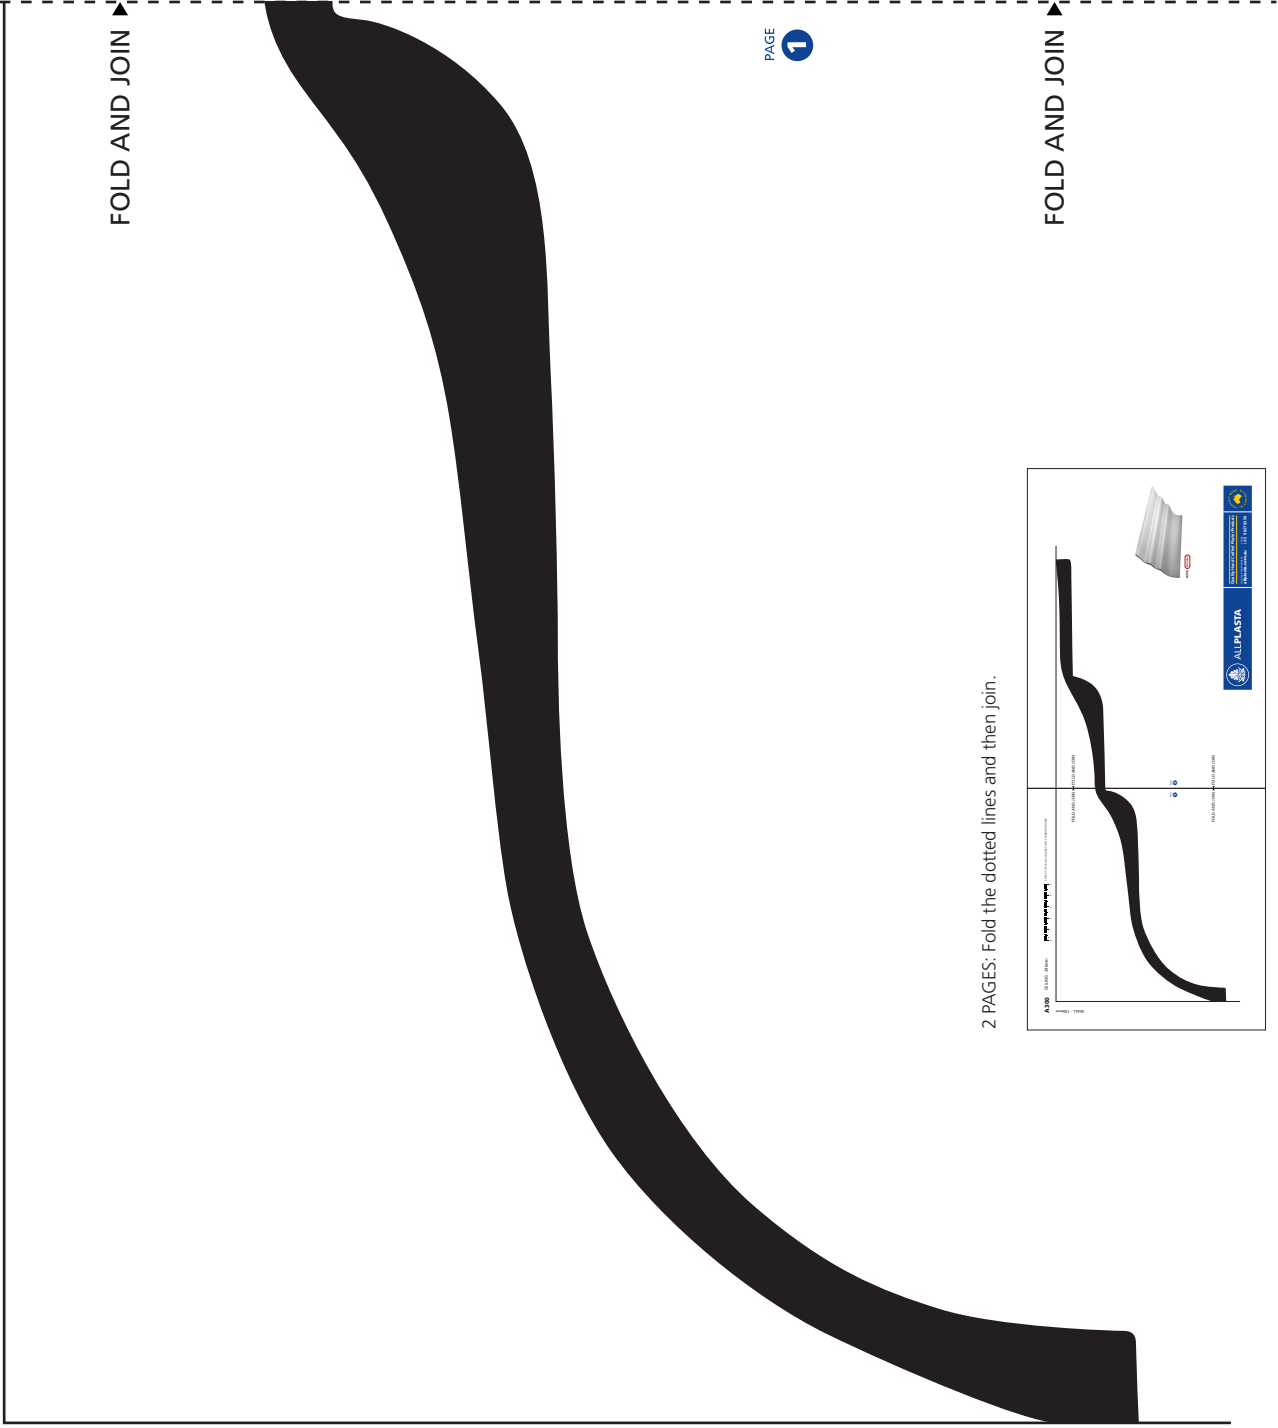

A300

CEILING - 390mm

WALL - 150mm

CHECK THE SCALE AGAINST ANY STANDARD RULER

* When printed on an A4 page
Please set your PRINTER scale to **NONE**

1:1 SCALE *

FOLD AND JOIN

PAGE

1

2 PAGES: Fold the dotted lines and then join.

FOLD AND JOIN

▼ FOLD AND JOIN

A300 **Colonial**

▼ FOLD AND JOIN

ALLPLASTA

Quality Hand Crafted Plaster Products