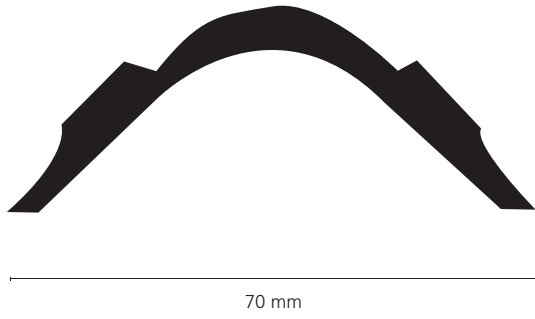

# AES4

1:1 SCALE\*

CHECK THE SCALE AGAINST ANY STANDARD RULER

\* When printed on an A4 page  
Please set your PRINTER scale to NONE

**AES4** Colonial Victorian

70 mm x 70 mm  
3600 mm HEIGHT

Can be cut & rejoined to length onsite