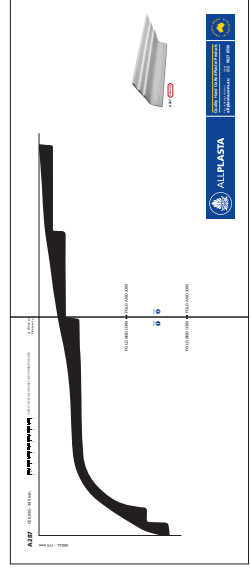

www.allplasta.com

08 94 94 94 94