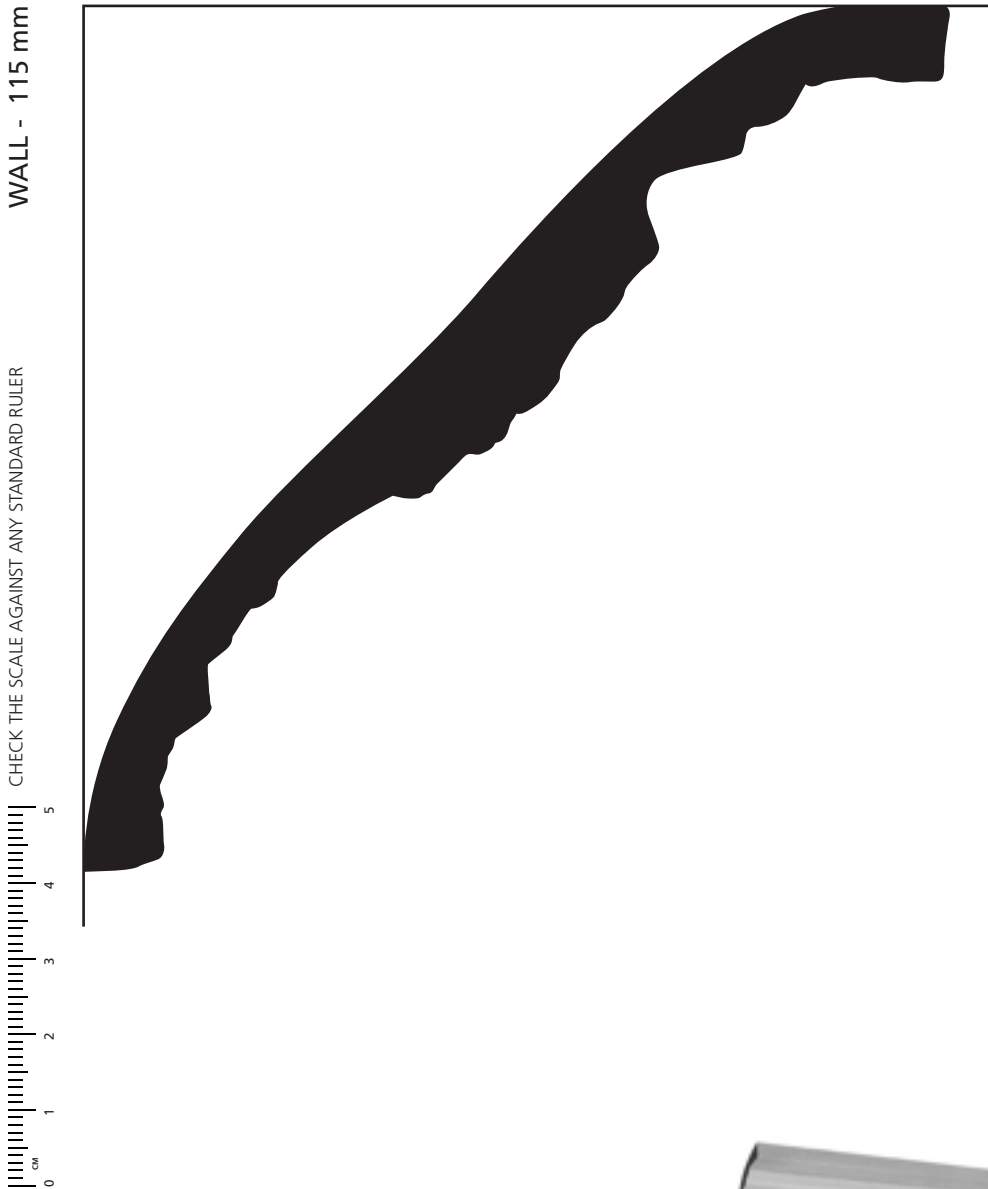

**A310** CEILING - 115 mm

1:1 SCALE\*

**A310** *Modern*

\* When printed on an A4 page  
Please set your PRINTER scale to **NONE**

**ALLPLASTA**

Quality Hand Crafted Plaster Products

VISIT US OR SHOP ONLINE AT:  
[allplasta.com.au](http://allplasta.com.au)