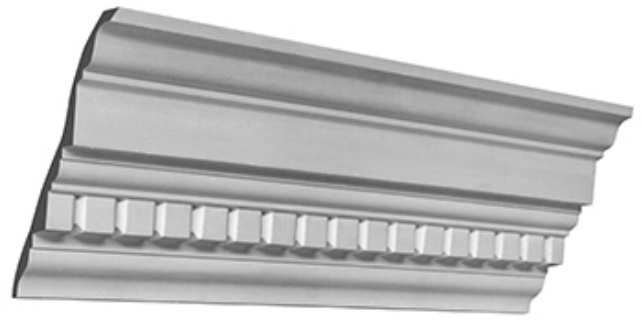

WALL - 225mm

CHECK THE SCALE AGAINST ANY STANDARD RULER

* When printed on an A4 page
Please set your PRINTER scale to NONE

A311 **Georgian**

ALLPLASTA

Quality Hand Crafted Plaster Products

VISIT US OR SHOP ONLINE AT:
allplasta.com.au