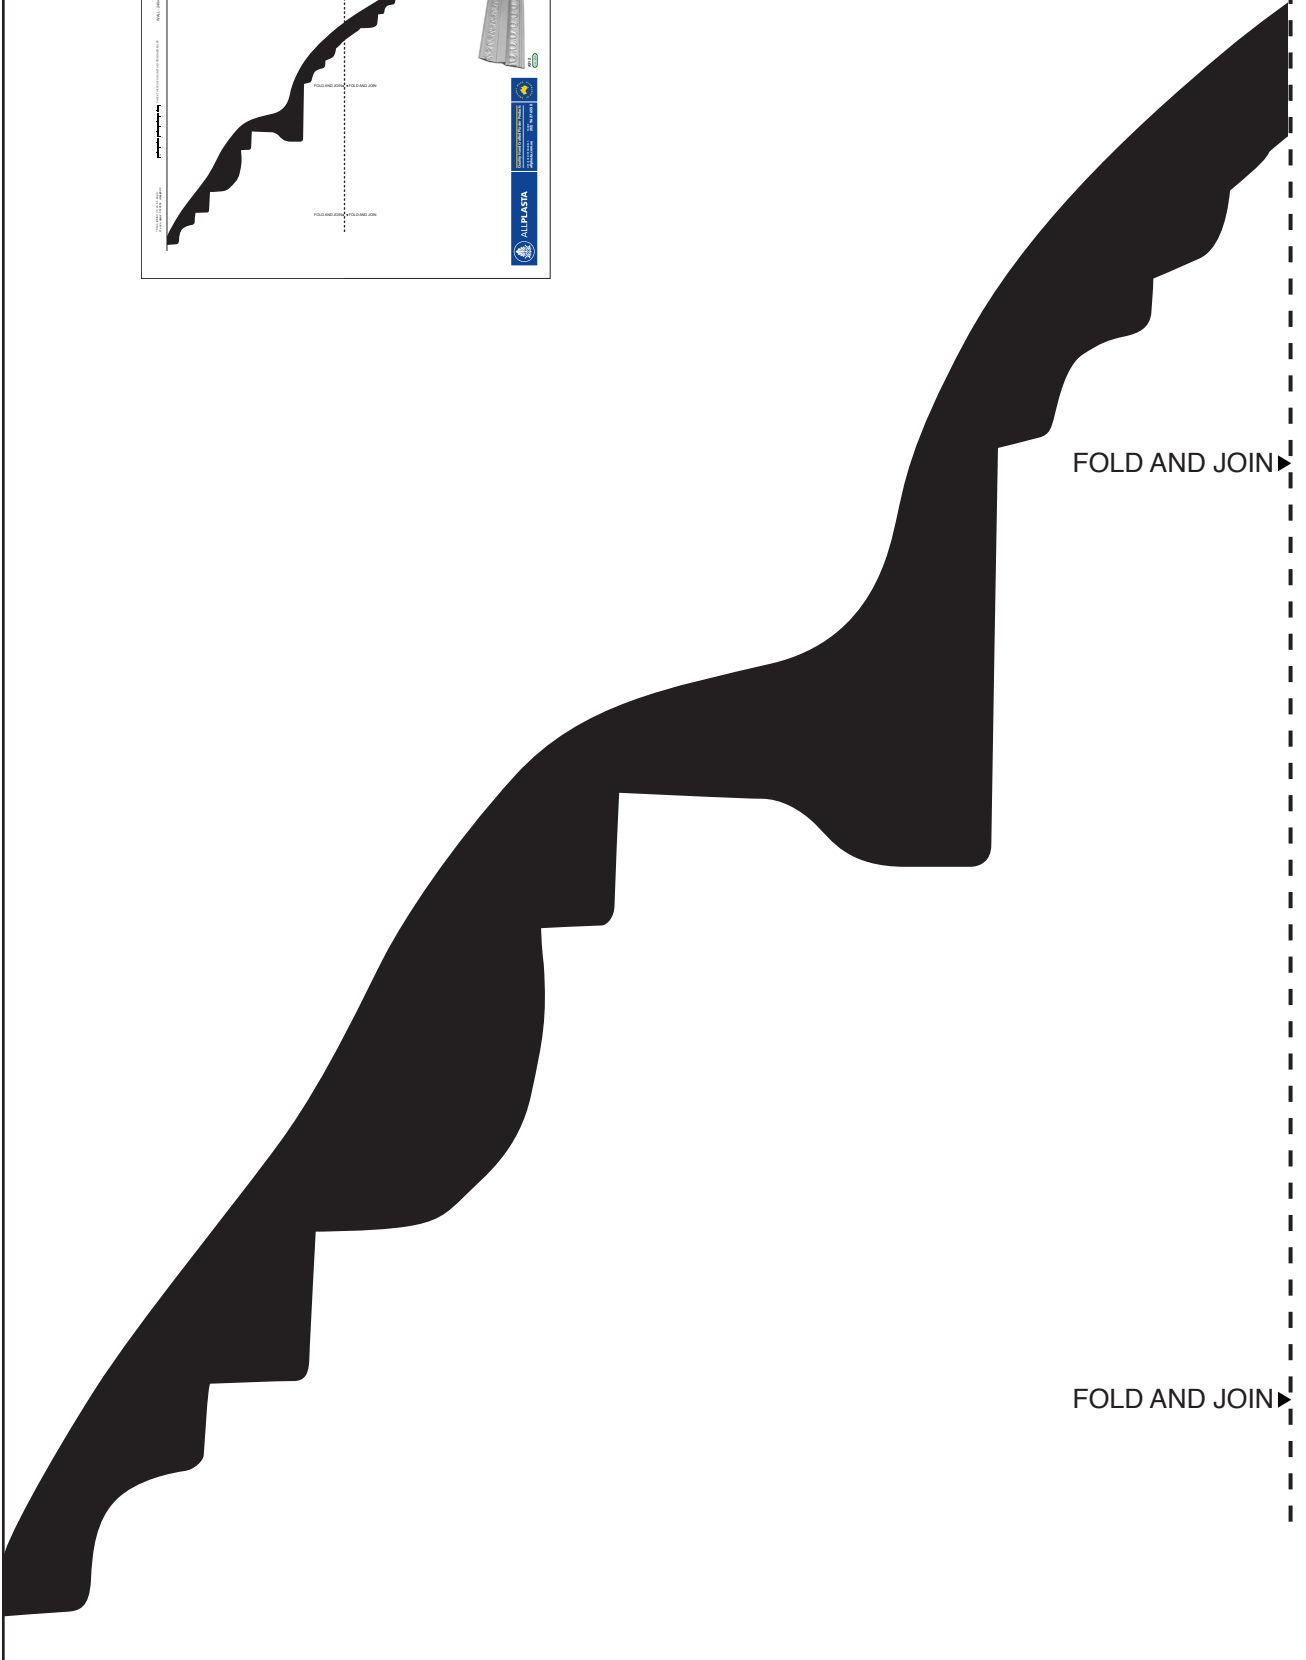

WALL - 240mm

CHECK THE SCALE AGAINST ANY STANDARD RULER

*When printed on an A4 page
Please use your PRINTER SCALE

2 PAGES: Fold the dotted lines and then join.

FOLD AND JOIN

FOLD AND JOIN

A312
Georgian

◀ FOLD AND JOIN