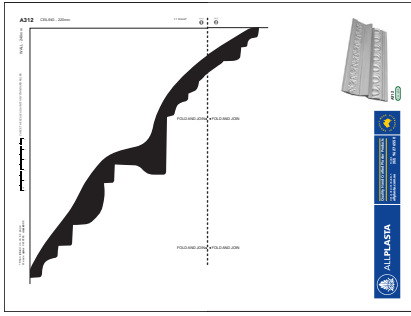

WALL - 240mm

CHECK THE SCALE AGAINST ANY STANDARD RULER

*When printed on an A4 page
Please use your PRINTER SCALE

2 PAGES: Fold the dotted lines and then join.

FOLD AND JOIN

FOLD AND JOIN

A312
Georgian

◀ FOLD AND JOIN