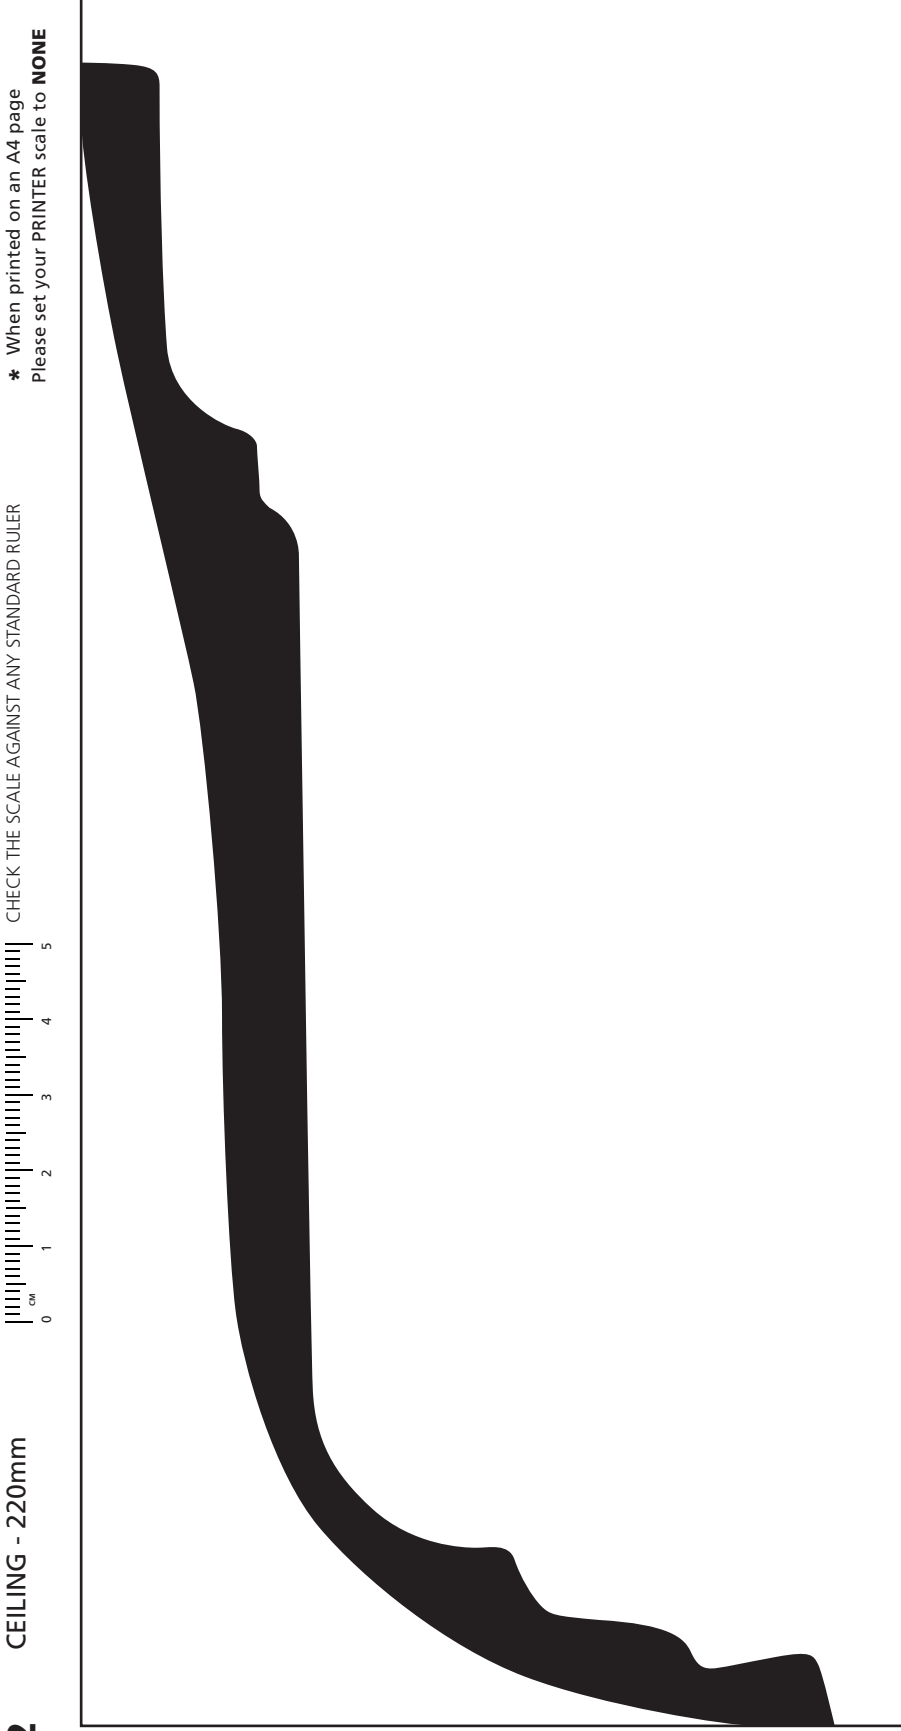

A52

CEILING - 220mm

CHECK THE SCALE AGAINST ANY STANDARD RULER

1:1 SCALE *

* When printed on an A4 page
Please set your PRINTER scale to **NONE**

WALL - 100mm

Colonial

A52