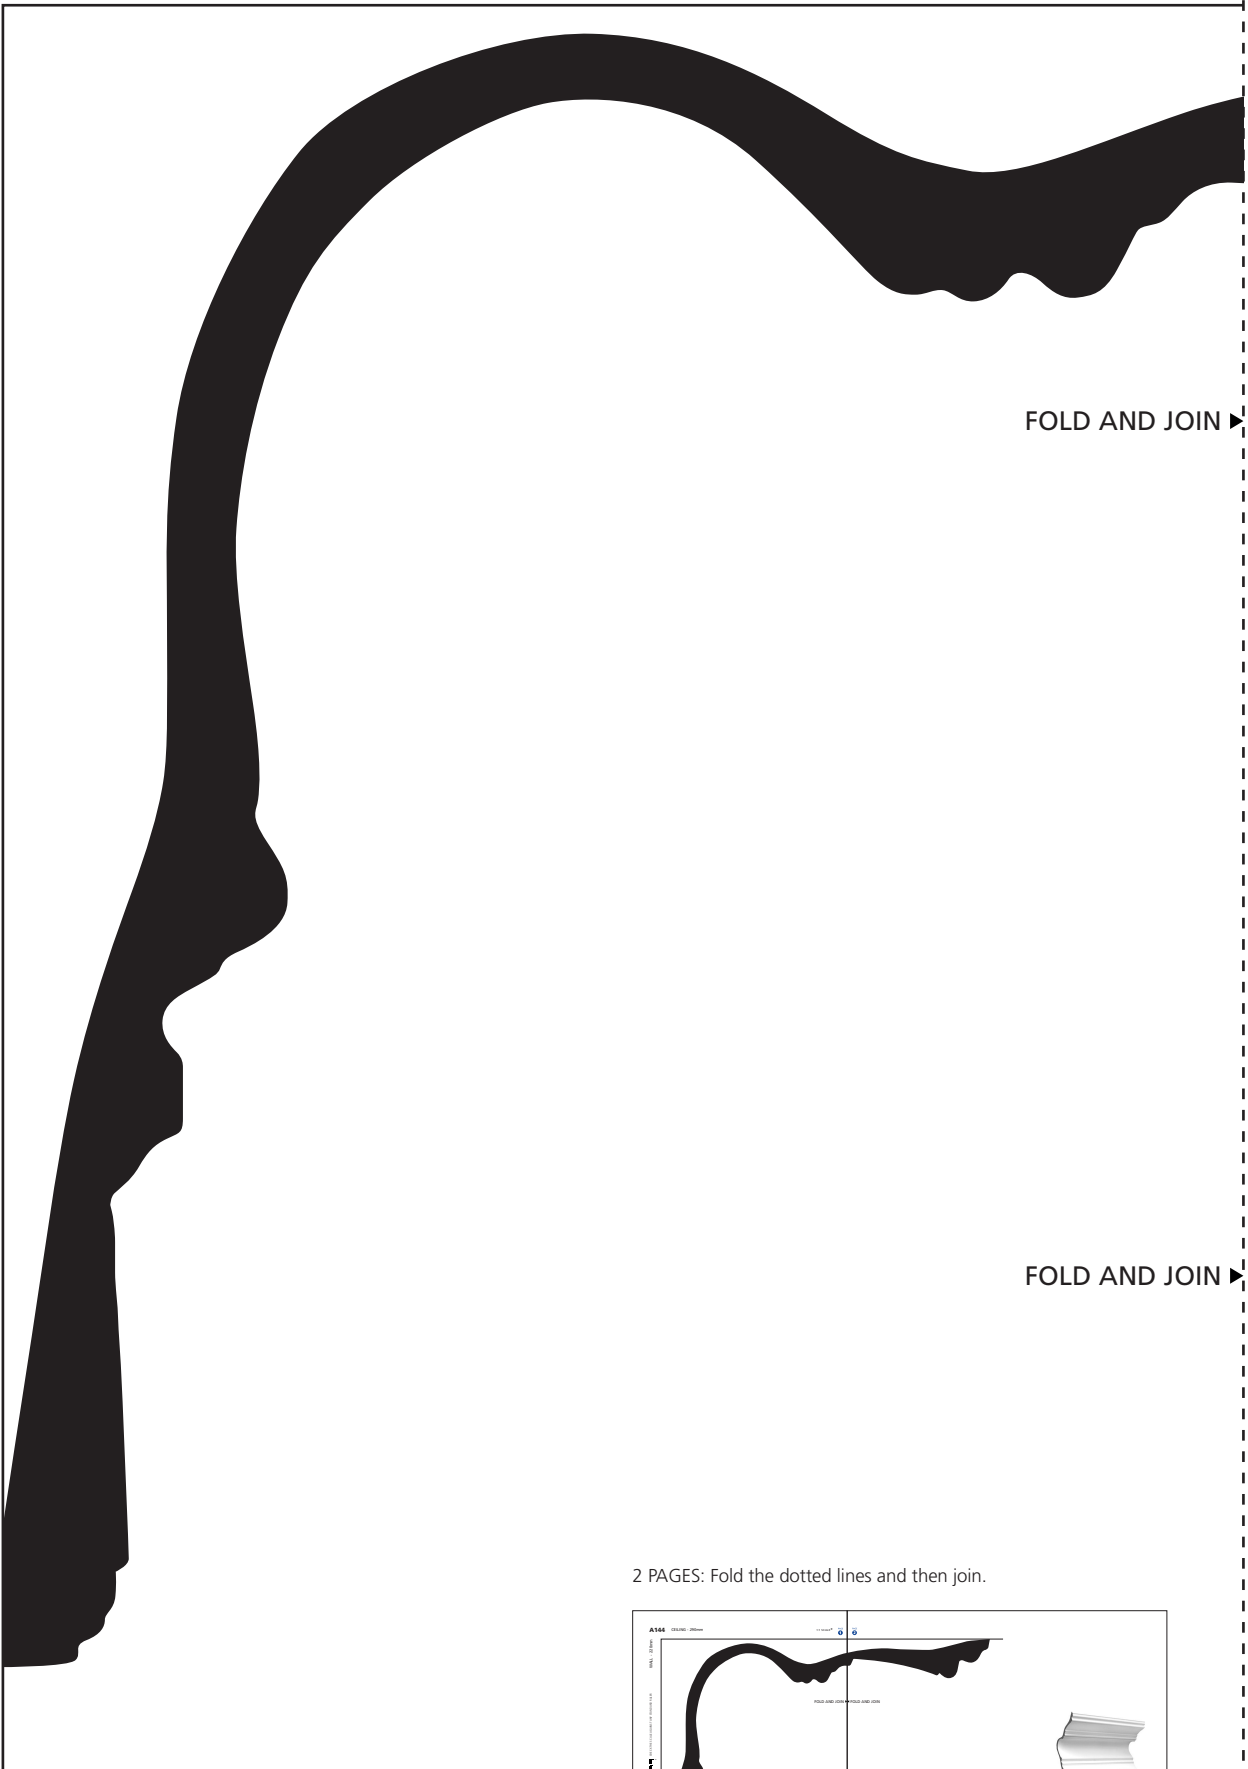

WALL - 220mm

CHECK THE SCALE AGAINST ANY STANDARD RULER

* When printed on an A4 page
Please set your PRINTER scale to **NONE**

2 PAGES: Fold the dotted lines and then join.

◀ FOLD AND JOIN

A144 Victorian

ALLPLASTA