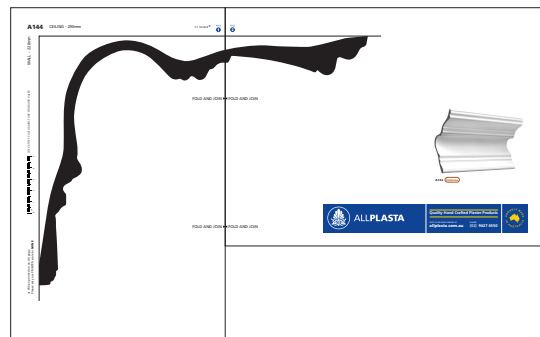

WALL - 220mm

CHECK THE SCALE AGAINST ANY STANDARD RULER

* When printed on an A4 page
Please set your PRINTER scale to **NONE**

2 PAGES: Fold the dotted lines and then join.

◀ FOLD AND JOIN

A144 Victorian

ALLPLASTA